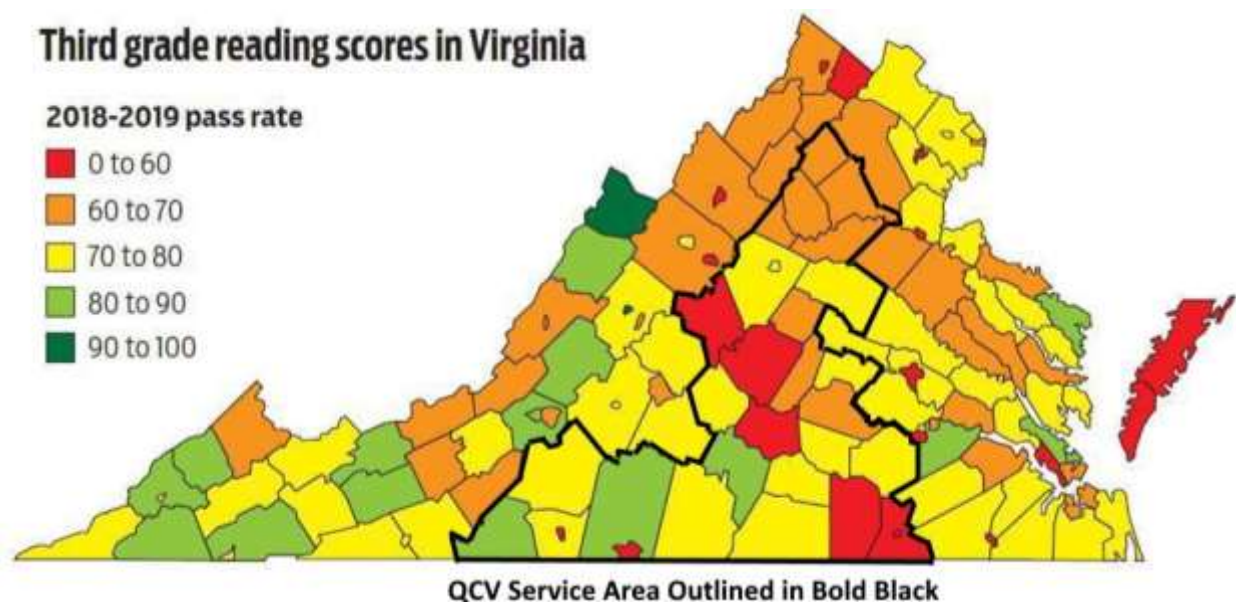

*** FOR IMMEDIATE RELEASE ***

QCV Receives Grant from CAPTRUST Community Foundation

Charlottesville, Virginia (4/12/2021) – QuickStart Tennis of Central Virginia, Inc. (QCV) is pleased to report we have received a grant from the CAPTRUST Community Foundation for Racquets for Reading!!! CAPTRUST is a financial services company headquartered in Raleigh, NC. The CAPTRUST Foundation supports organizations and initiatives that enrich the lives of kids in the communities CAPTRUST serves, including Virginia. The Foundation has also supported our Go Bananas for QuickStart! campaign.

QuickStart Coordinator Lynda Harrill says, "We are very grateful Bill Paxton at CAPTRUST once again recommended us for

a grant from the CAPTRUST Community Foundation. We have seven school systems in our service area (see map below) in need of a significant intervention to help improve school readiness and reading scores. This grant will enable us to provide books and giveaways to preschoolers and kindergartners in Buckingham County. Only three 'red' counties left to fund . . ."

"As a reminder, this map was the catalyst for Racquets for Reading!!! We want all the counties and cities we serve to Read Themselves GREEN - dark green."

Please visit our [website](#) to learn more about what QCV is doing to promote physical activity, healthy eating and early childhood literacy for preschoolers and kindergartners through our [Racquets for Reading!!!](#) initiative during COVID. More than 1,780 kids reached with over 13,000 books!!!